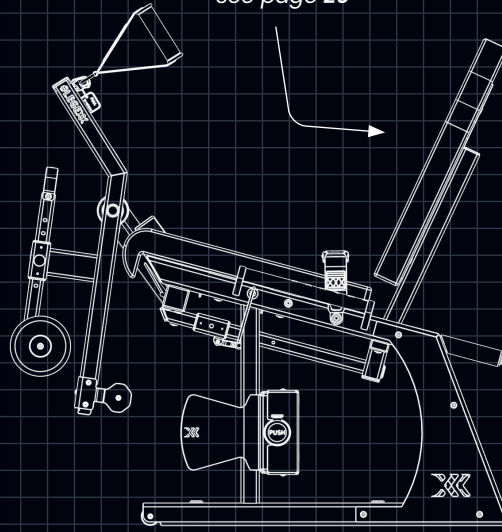

LEGEXX

See page 26