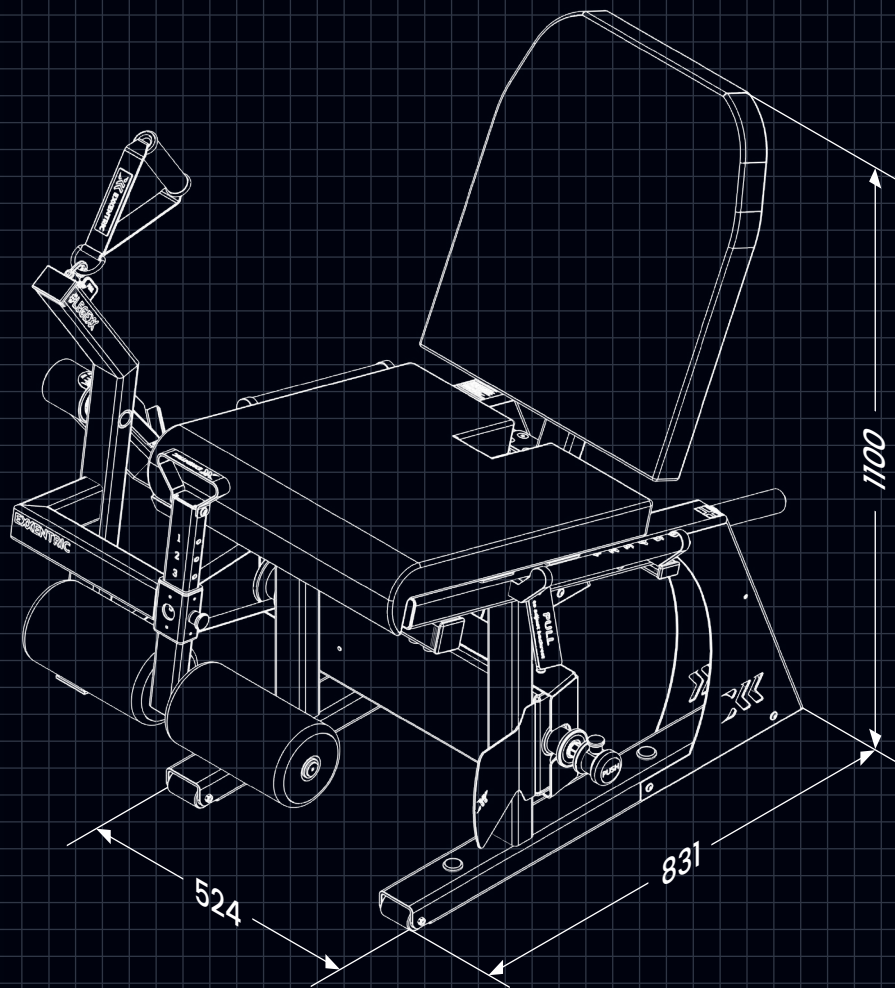

LegExx

Our first single-exercise machine
built on our refined flywheel training
technology together with the kMeter
feedback system

All dimensions in millimeters