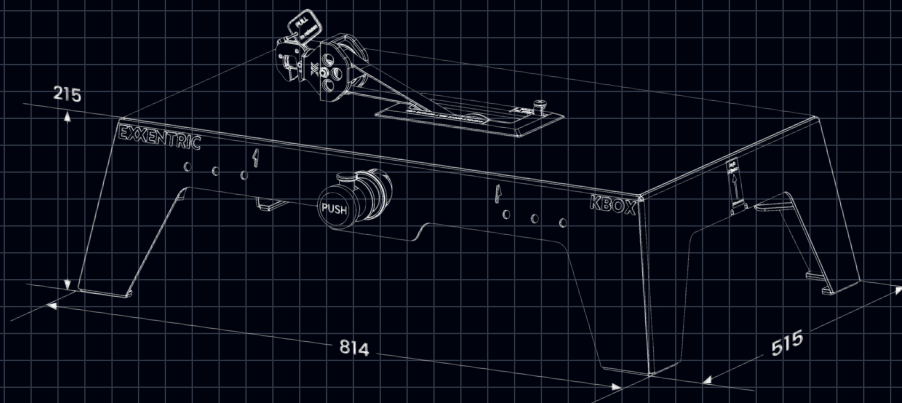

KBOX LITE/ ACTIVE

All dimensions in millimeters