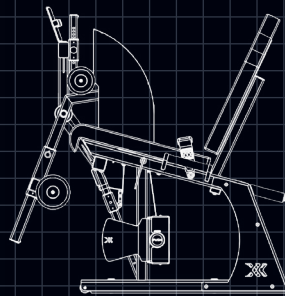

LegFlexx

The LegFlexx is a seated leg curl machine that allows you to train with variable & unlimited resistance, making it the perfect hamstring hypertrophy training tool for team training, gym facilities and physiotherapy clinics.

All dimensions in millimeters