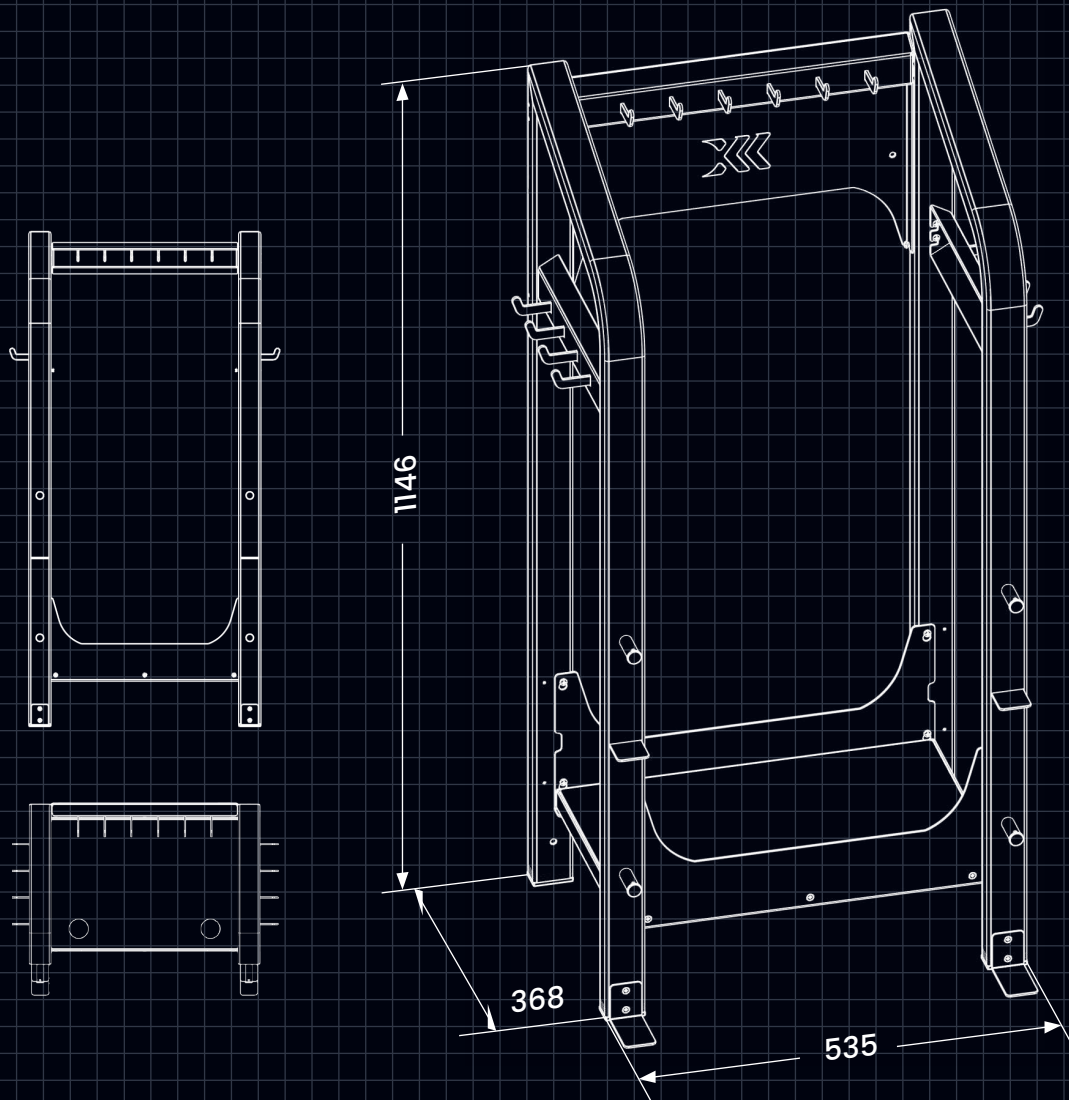

Accessories and Storage

Exentric's line of equipment for flywheel training includes a complete range of custom-made accessories