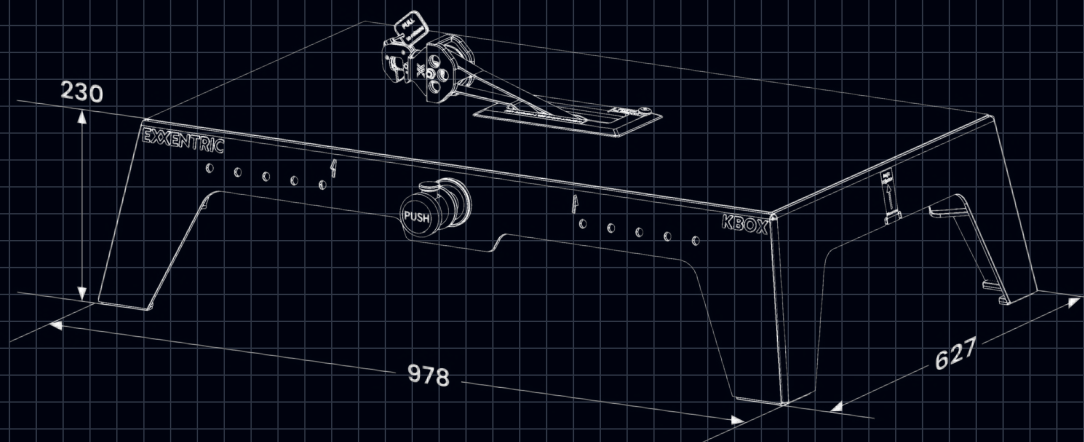

kBox

The kBox is a series of premium devices for flywheel training, based on sound scientific support

KBOX PRO