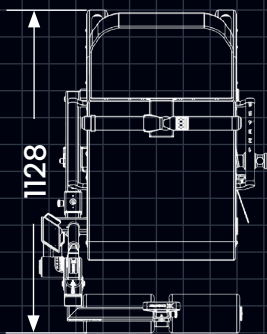

LegExx

Our first single-exercise machine
built on our refined flywheel training
technology together with the kMeter
feedback system

All dimensions in millimeters