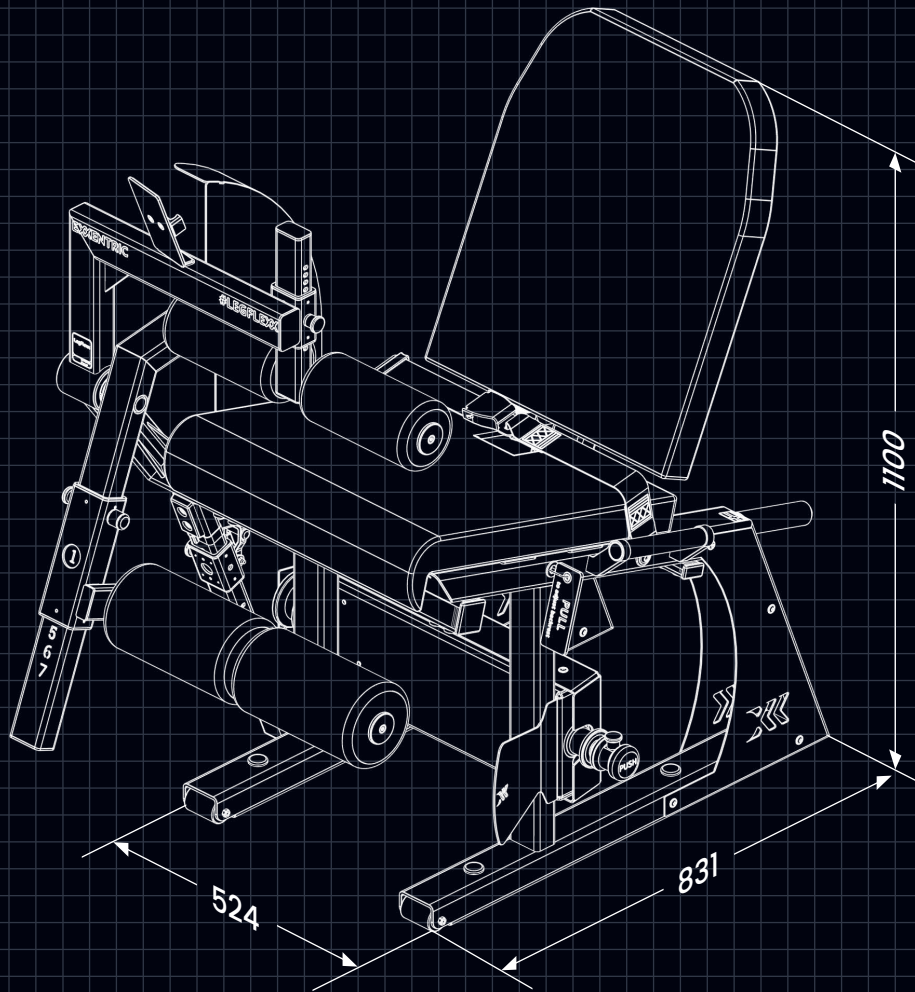

LegFlexx

The LegFlexx is a seated leg curl machine that allows you to train with variable & unlimited resistance, making it the perfect hamstring hypertrophy training tool for team training, gym facilities and physiotherapy clinics.

All dimensions in millimeters